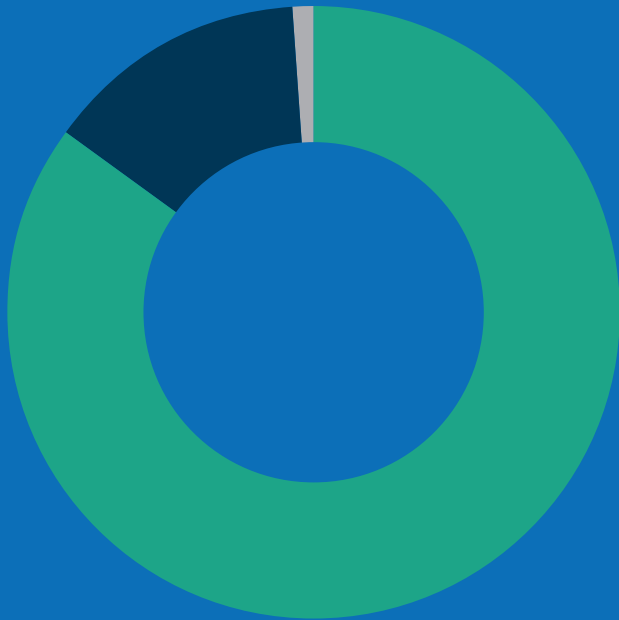

Ofsted Parent View Report:
March 2025

Q: There is a good range of subjects
available to my child at this school

- Strongly agree: 85%
- Agree: 14%
- Disagree: 0%
- Strongly disagree: 0%
- Don't know: 1%

Ofsted Parent View Report:
March 2025

Q: My child can take part in clubs and
activities at this school