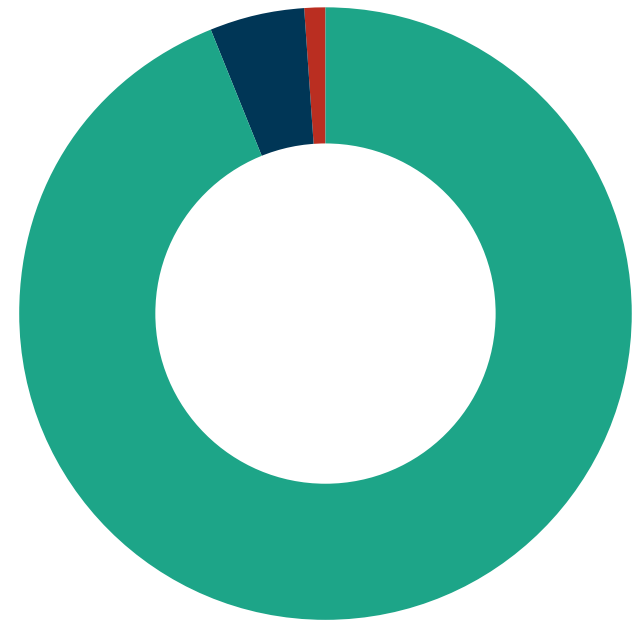

- Strongly agree: 94%
- Agree: 5%
- Disagree: 0%
- Strongly disagree: 1%
- Don't know: 0%