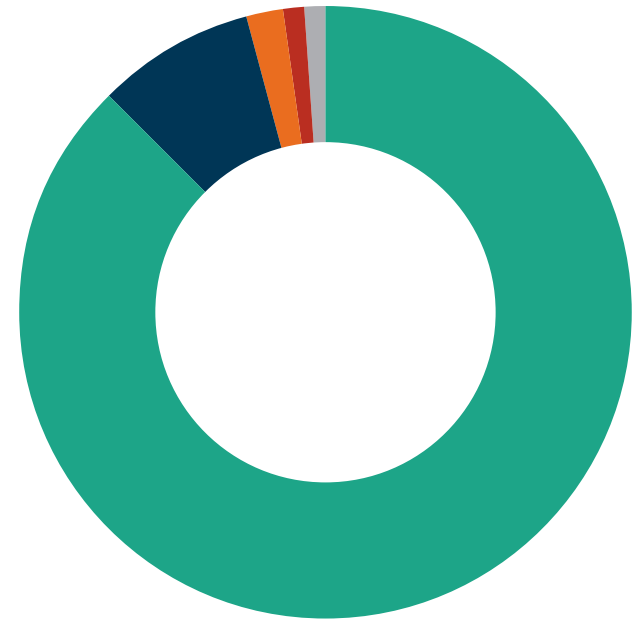

- Strongly agree: 88%
- Agree: 8%
- Disagree: 2%
- Strongly disagree: 1%
- Don't know: 1%